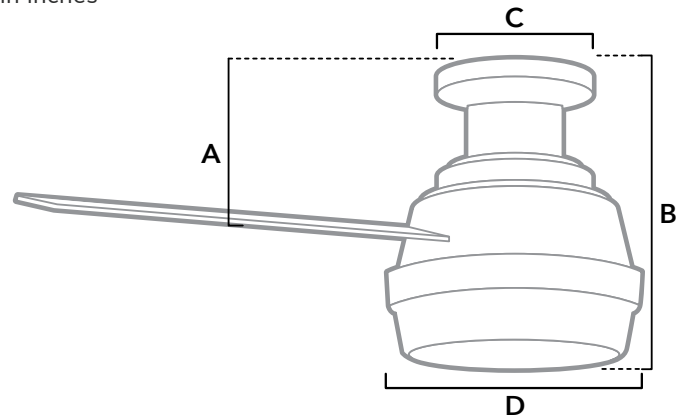

DIMENSIONS

Measured in inches

- A. 8.08
- B. 12.27
- C. 6.69
- D. 11

51736 | Matte Silver Body with Light Gray Oak or Greyed Walnut Blades

ADDITIONAL FINISHES

52389
Matte Black Body with Matte Black or Dark Gray Oak Blades